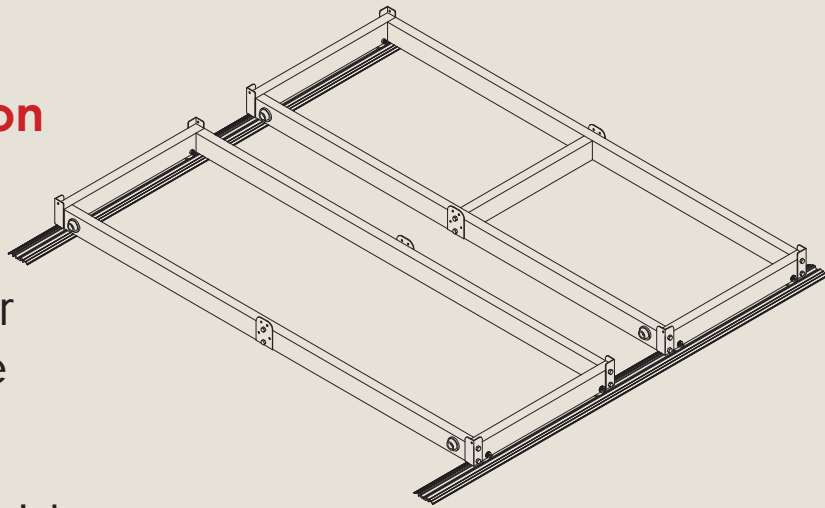

EZR Mobile Storage Systems

Features

- Leveling
- Shimming

Benefit

- No Carriage Drift

Feature

- Floating Track

Benefit

- Prevents derailment

Quality Construction

Features

- Strong tubular steel carriage

Benefits

- Rigid and Durable prevents carriage from going out of square
- KD and shrink wrapped for easy shipping and handling