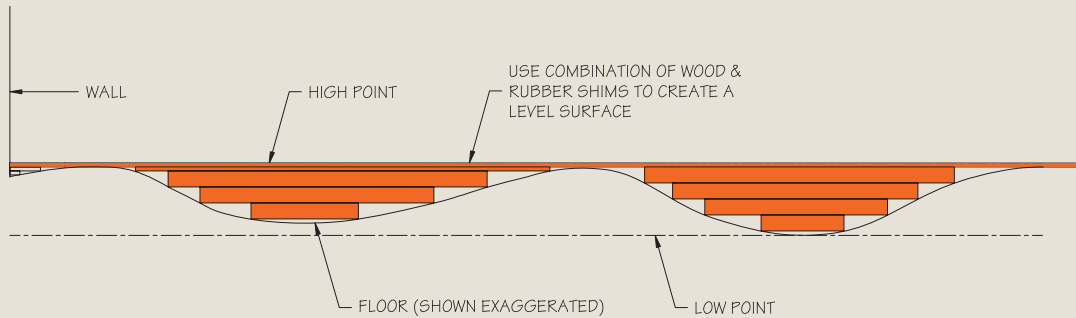

EZR Mobile Storage Systems

Features

- Leveling
- Shimming

Benefit

- No Carriage Drift

Feature

- Floating Track

Benefit

- Prevents derailment

Quality Construction

Features

- Strong tubular steel carriage

Benefits

- Rigid and Durable prevents carriage from going out of square
- KD and shrink wrapped for easy shipping and handling